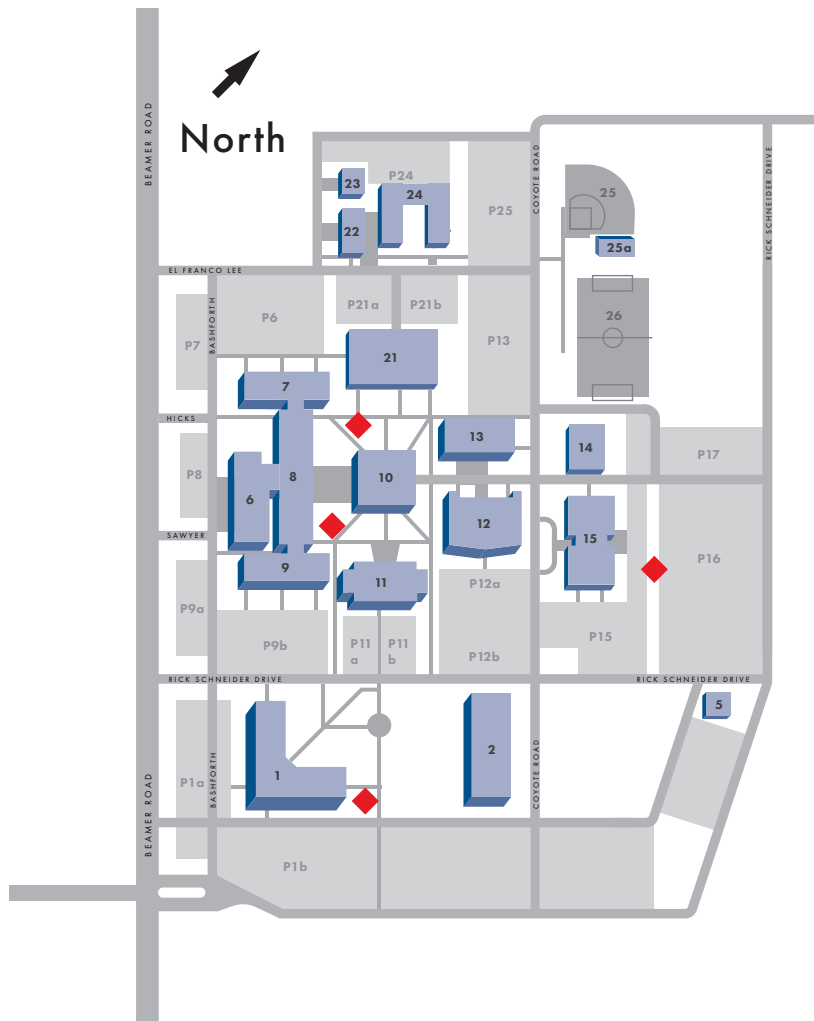

SOUTH CAMPUS

- S1 Science and Allied Health Building
- S2 Engineering and Technology Center
- S5 East Plant
- S6 Welcome Center
- S7 Academic Wing-North
- S8 Academic Hall
- S9 Academic Wing-South
- S10 Library
- S11 Student Center/Bookstore
- S12 Interactive Learning Center
- S13 Jones Classroom Building
- S14 HVAC Technology
- S15 Flickinger Fine Arts Center
- S21 Gymnasium
- S22 General Services Building/Deliveries
- S23 West Plant
- S24 Cosmetology Center
- S25 Softball Field
- S25a Softball Training Facility
- S26 Soccer Field